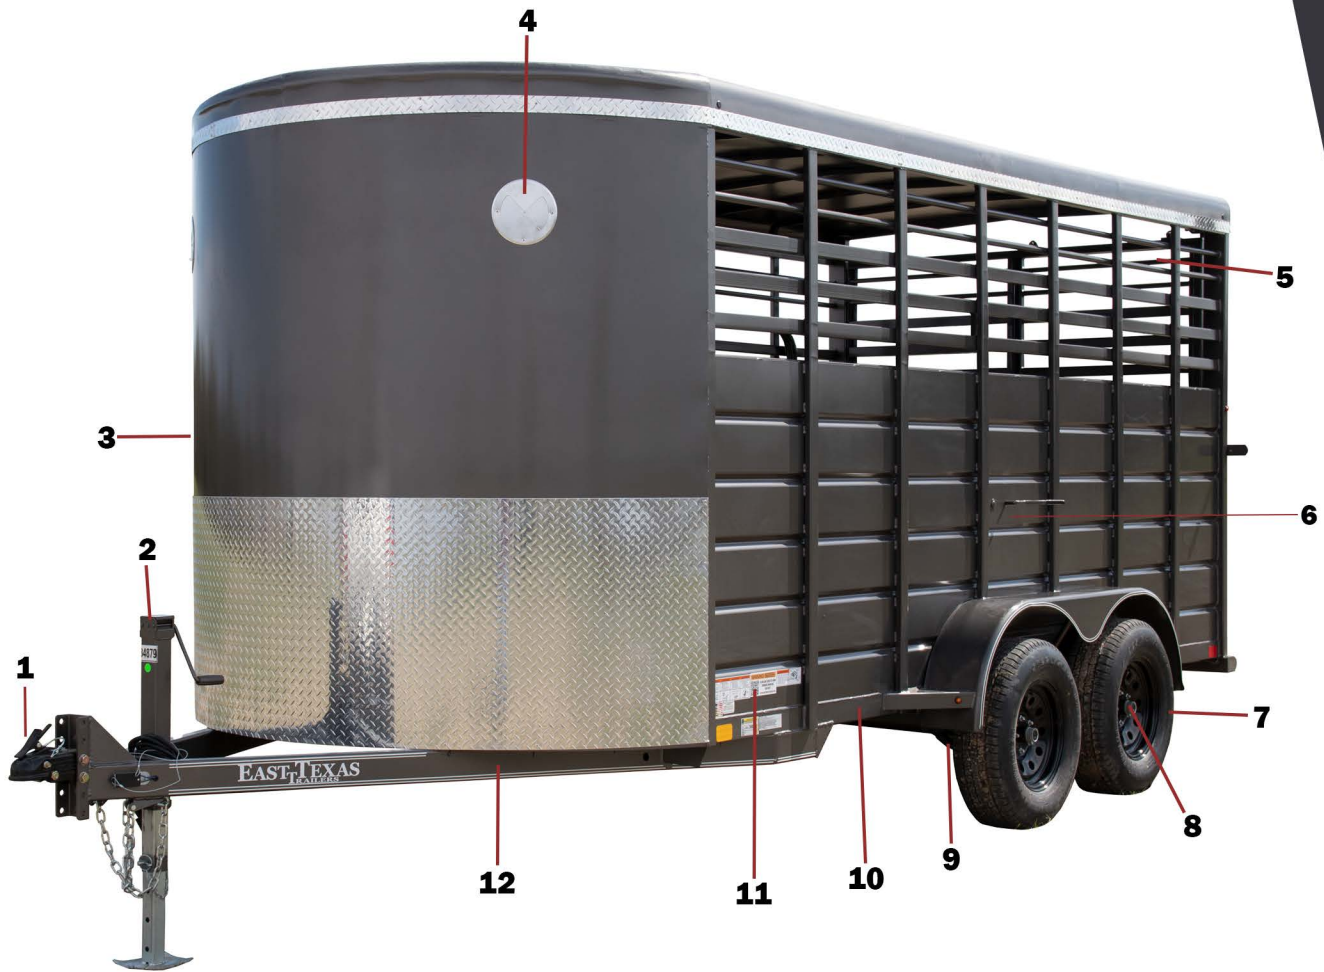

EAST TEXAS TRAILERS

STANDARD OPTIONS

1. 2 5/16 ADJUSTABLE COUPLER
2. 7K DROP LEG JACK
3. ESCAPE DOOR PASSENGER SIDE
4. 2 BUTTERFLY VENTS
5. BUTTERFLY DOORS
6. CENTER GATE
7. 225/75/R15 10 PLY TIRES
8. 3500 LB AXLES
9. 5 LEAF EYE TO EYE SPRING SUSPENSION
10. 2X3 ANGLE IRON FRAME
11. TREATED WOOD FLOOR
12. 4" TUBING TONGUE

POPULAR OPTIONS

- FULL SWING AND SLIDING REAR GATE
- SMOOTH RUBBER FLOOR
- CLEATED FLOOR
- DROP AXLES

BL7

LIVESTOCK TRAILER

GVWR
7,000 LBS

LENGTH
14-16FT